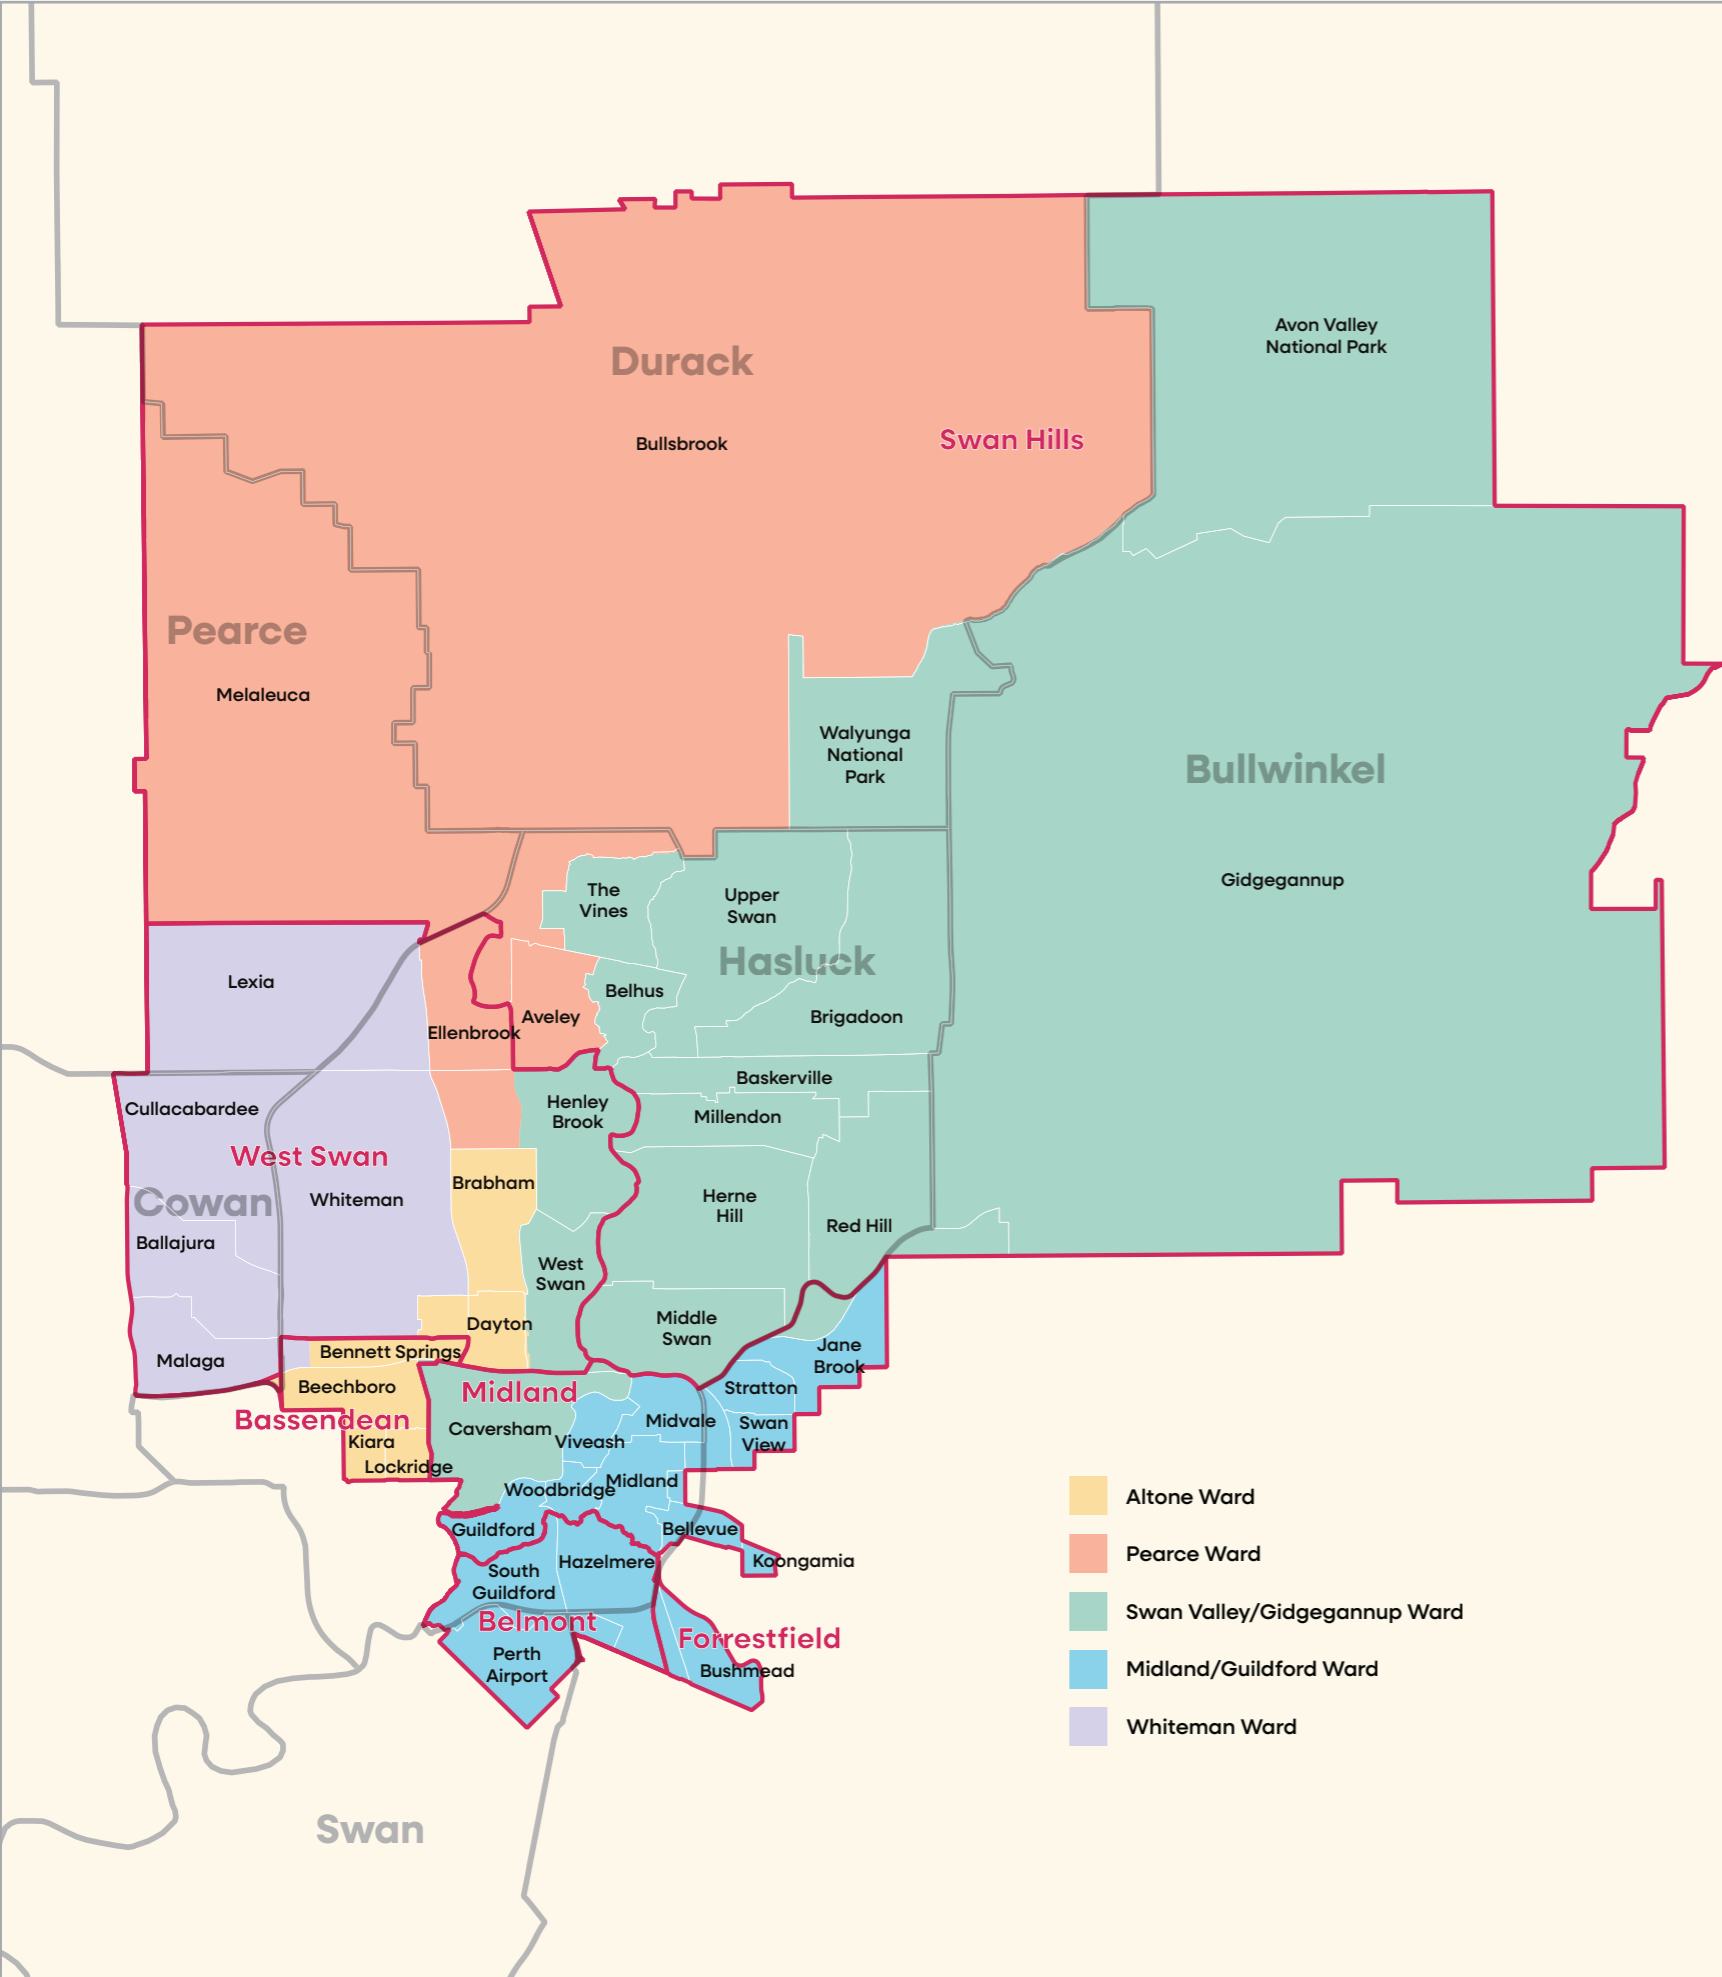

Electoral Boundaries

State Electoral Divisions

Swan Hills	Mrs Michelle Maynard MLA (Australian Labor Party)
Midland	Mr Steve Catania MLA (Australian Labor Party)
West Swan	Hon Rita Saffioti (Australian Labor Party) Deputy Premier; Treasurer; Minister for Transport; Sport and Recreation
Belmont	Ms Cassie Rowe MLA (Australian Labor Party) Parliamentary Secretary to the Minister for Creative Industries; Heritage; Industrial Relations; Aged Care and Seniors; Women
Bassendean	Hon Dave Kelly MLA (Australian Labor Party)
Forrestfield	Hon Stephen Price MLA (Australian Labor Party) Speaker

Federal Electoral Divisions

Division of Swan	Ms Zaneta Mascarenhas MP (Australian Labor Party)
Division of Hasluck	Ms Tania Lawrence MP (Australian Labor Party)
Division of Pearce	Ms Tracey Roberts MP (Australian Labor Party)
Division of Cowan	Hon Dr Anne Aly MP (Australian Labor Party) Minister for Small Business, International Development and Multicultural Affairs
Division of Durack	Hon Melissa Price MP (Liberal Party of Australia) Shadow Minister for Science and Cyber Security
Division of Bullwinkel	Ms Trish Cook MP (Australian Labor Party)